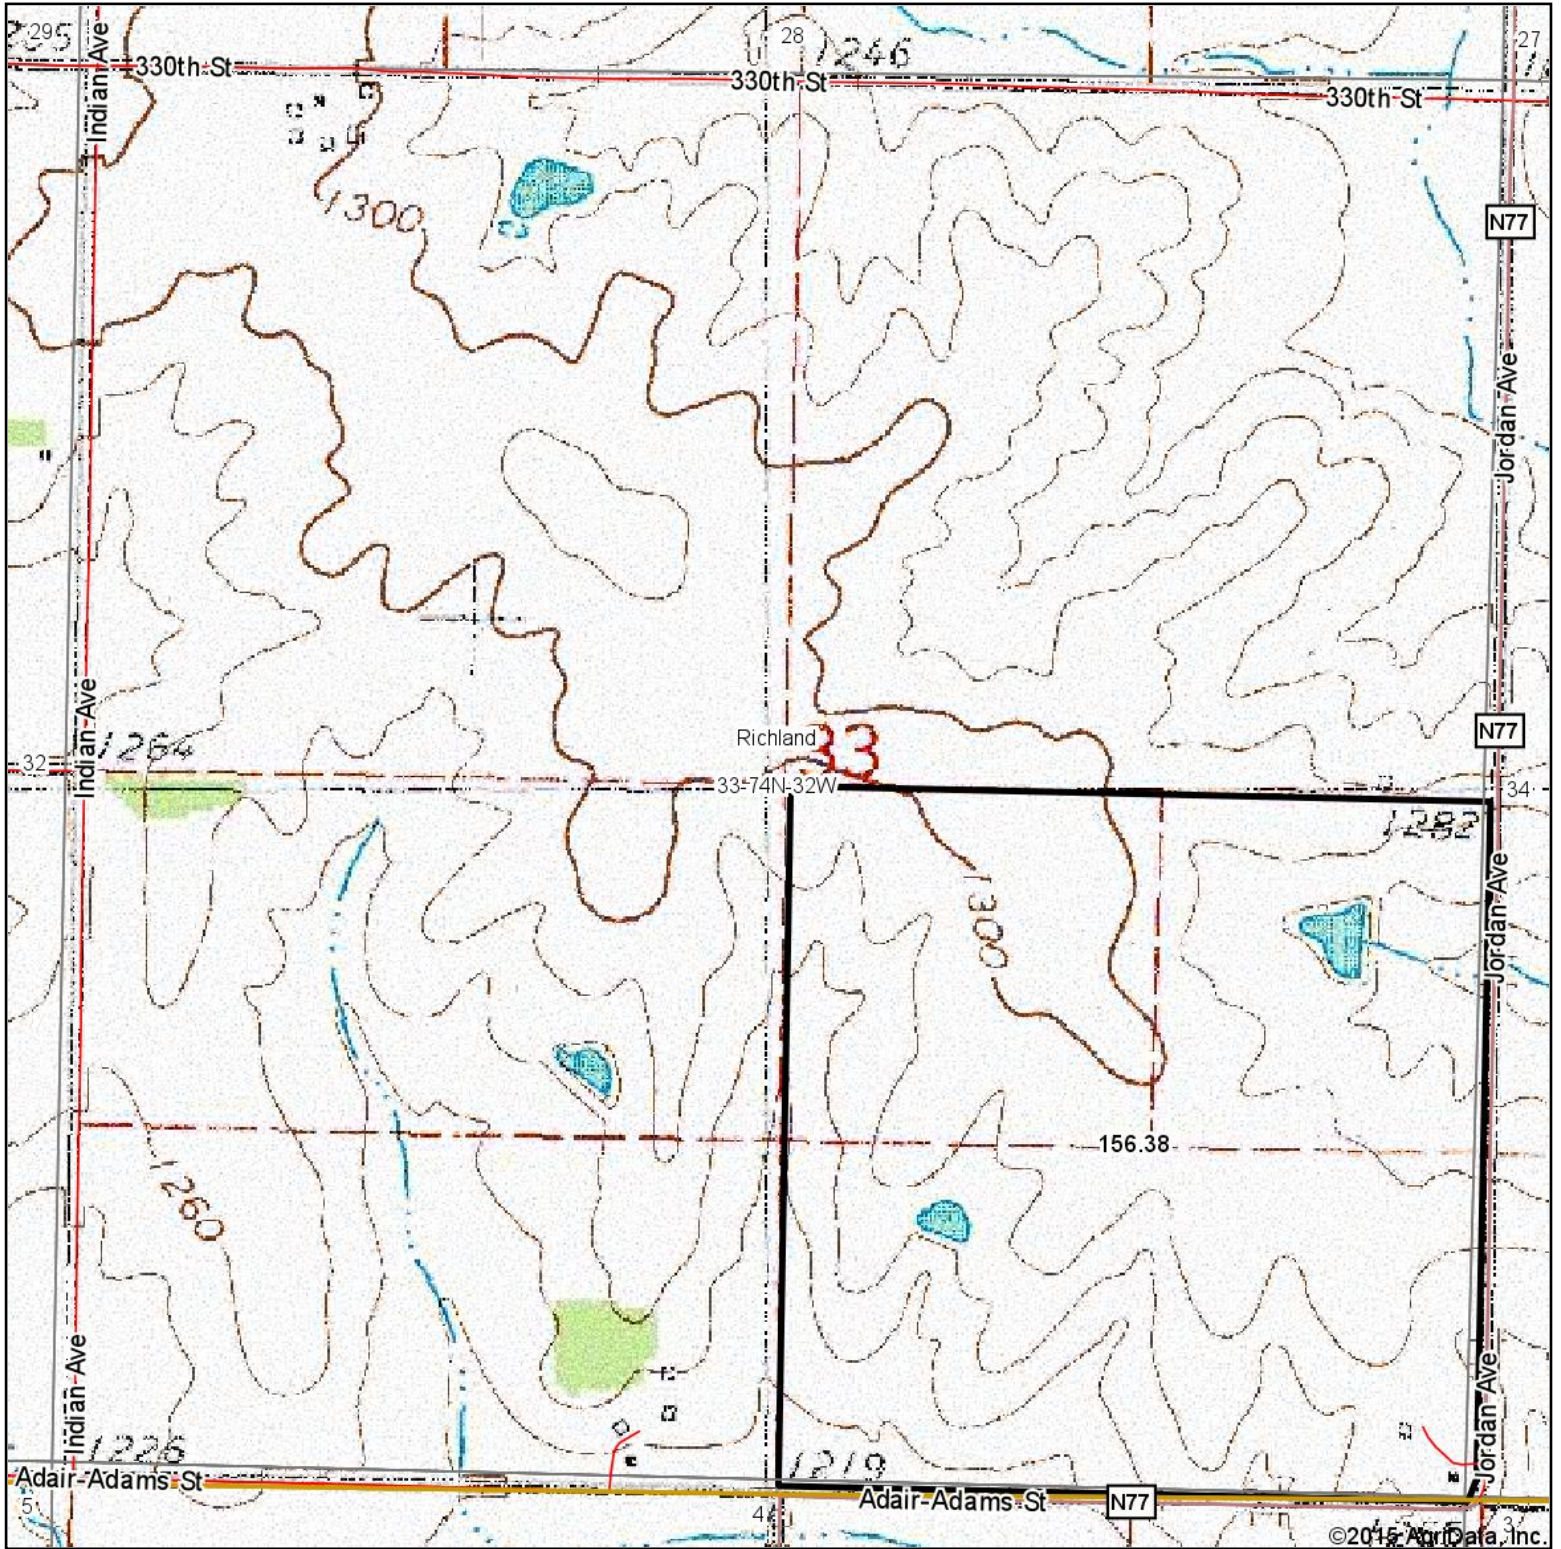

Topography Map

©2015 AgriData, Inc.

map center: 41° 9' 54.43, 94° 32' 15.81

scale: 9467

6/22/2015

Maps Provided By:

© AgriData, Inc. 2014 www.AgriDataInc.com

33-74N-32W
Adair County
Iowa