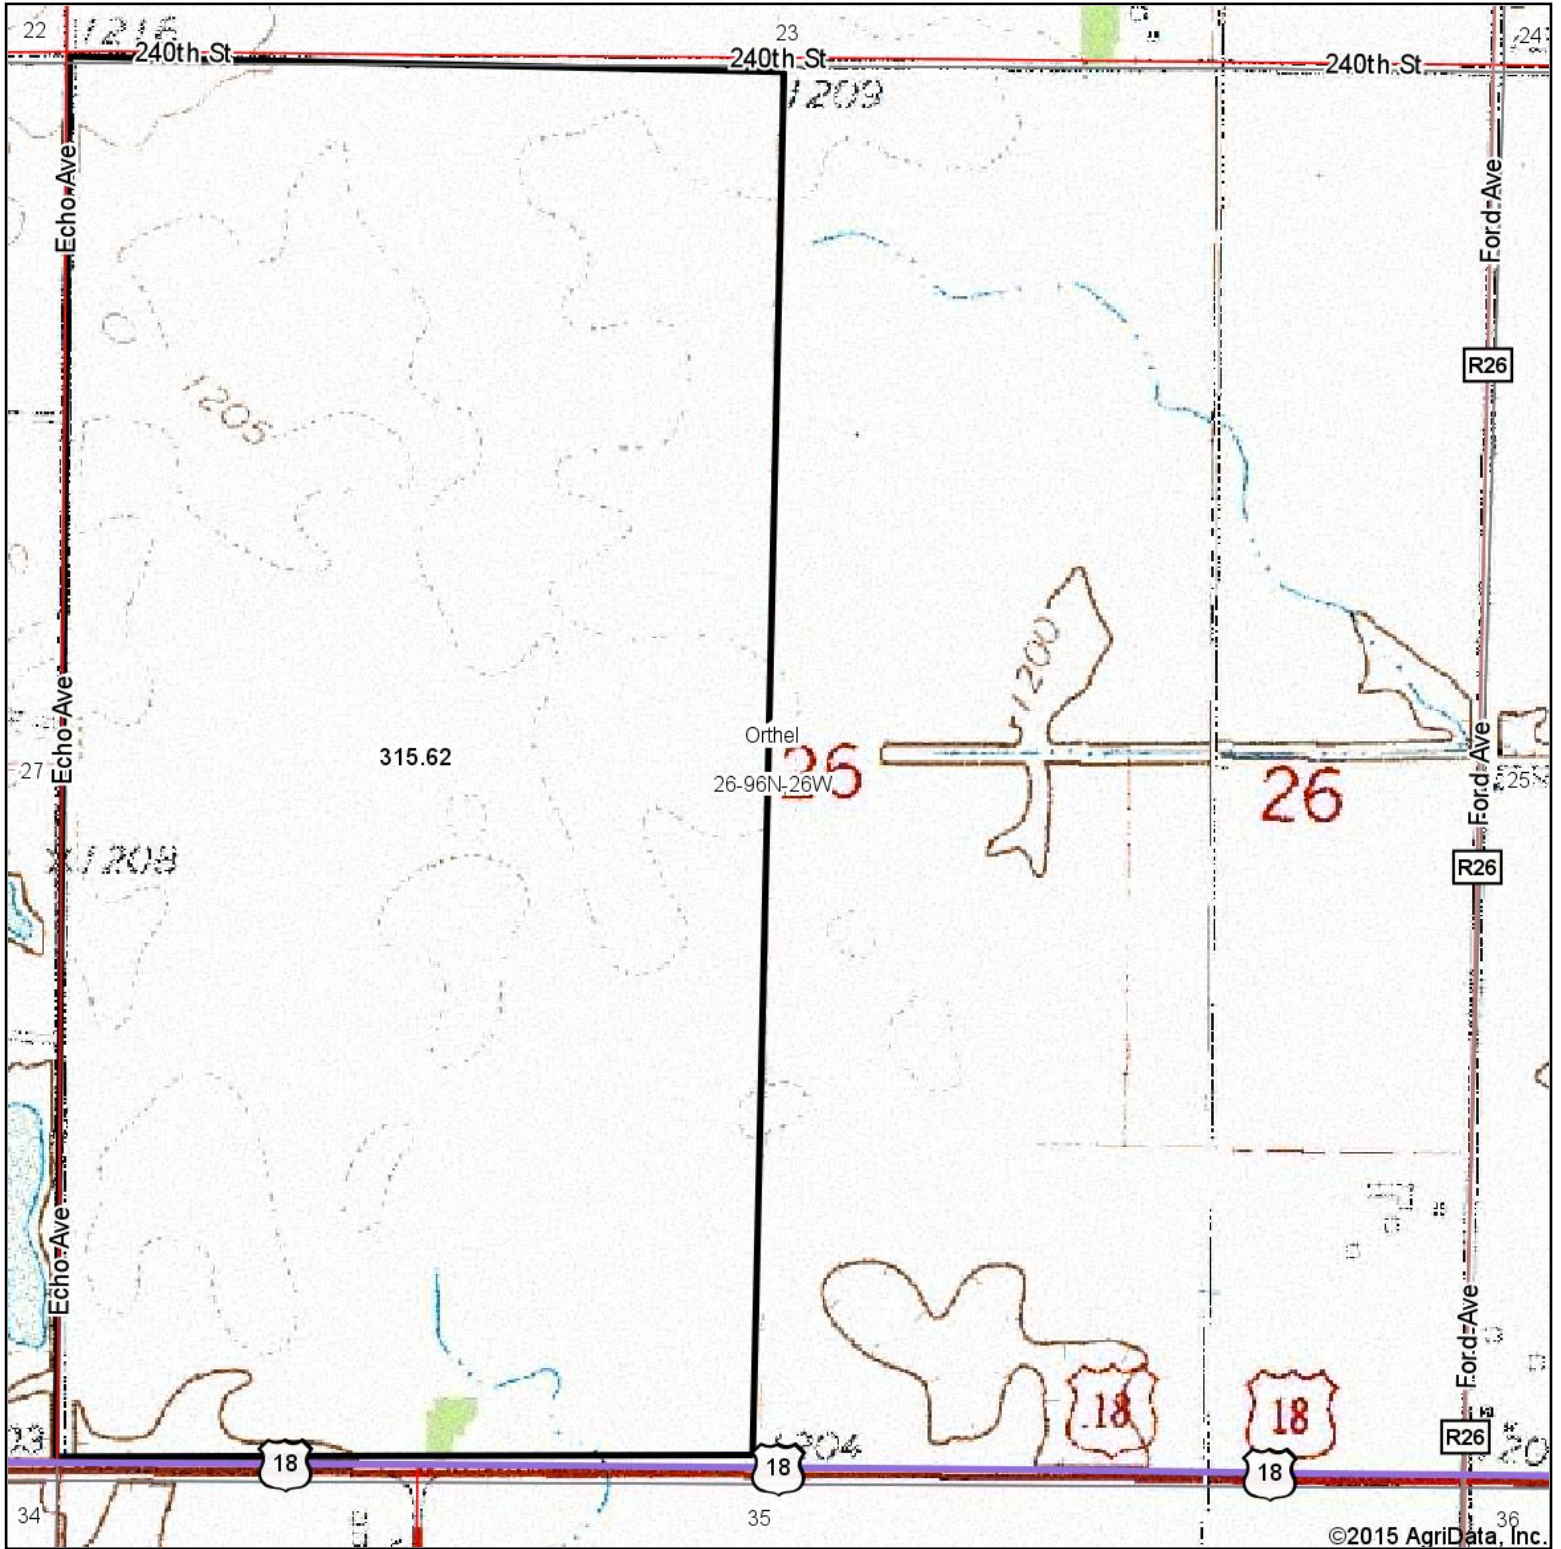

Topography Map

Maps Provided By:
 **surety**
CUSTOMIZED ONLINE MAPPING
© AgriData, Inc. 2014 www.AgriDataInc.com

26-96N-26W
Hancock County
Iowa

map center: 43° 6' 16.29, 93° 52' 52.72
scale: 9494

6/15/2015